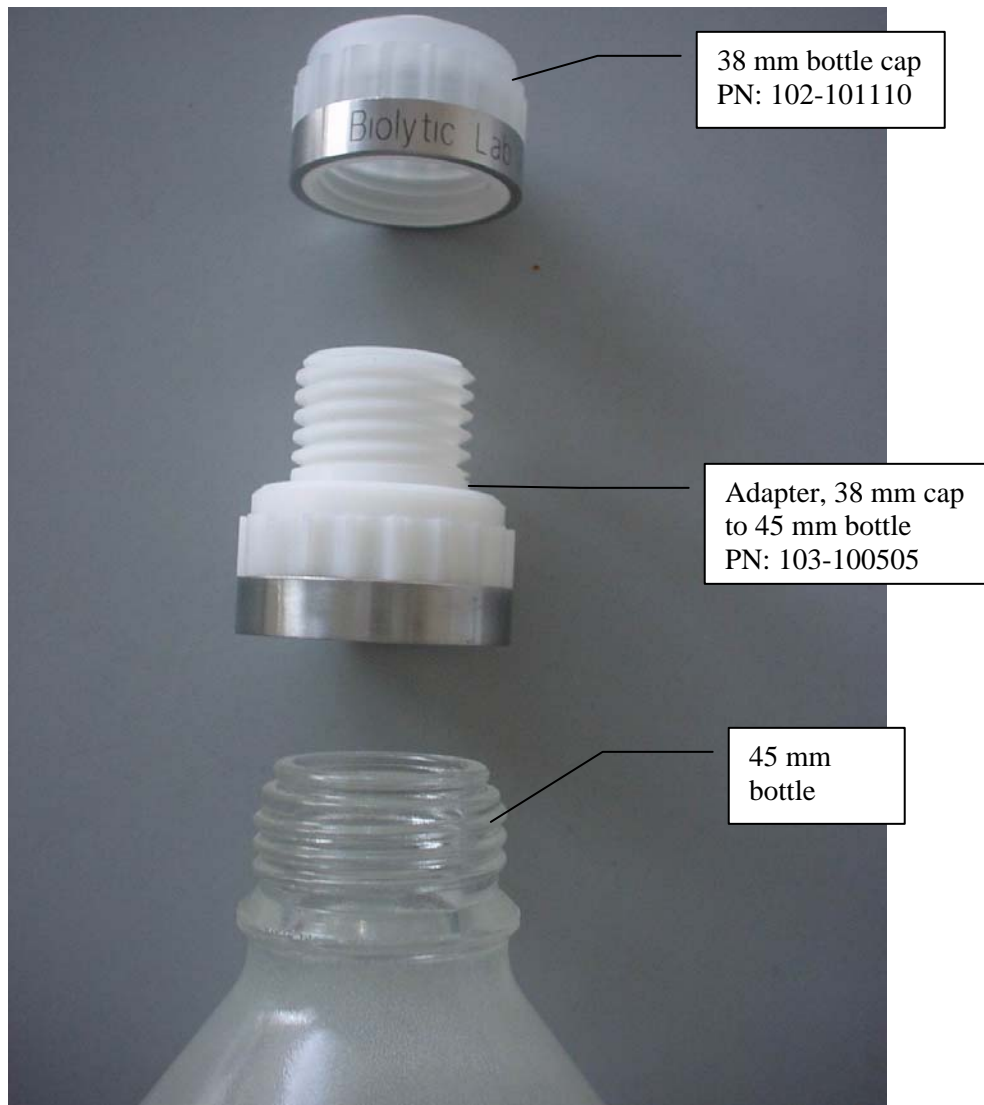

Adapter, 38 mm Cap to 45 mm bottle

The Adapter is shown here assembled with a 38 mm cap onto a 45 mm bottle.